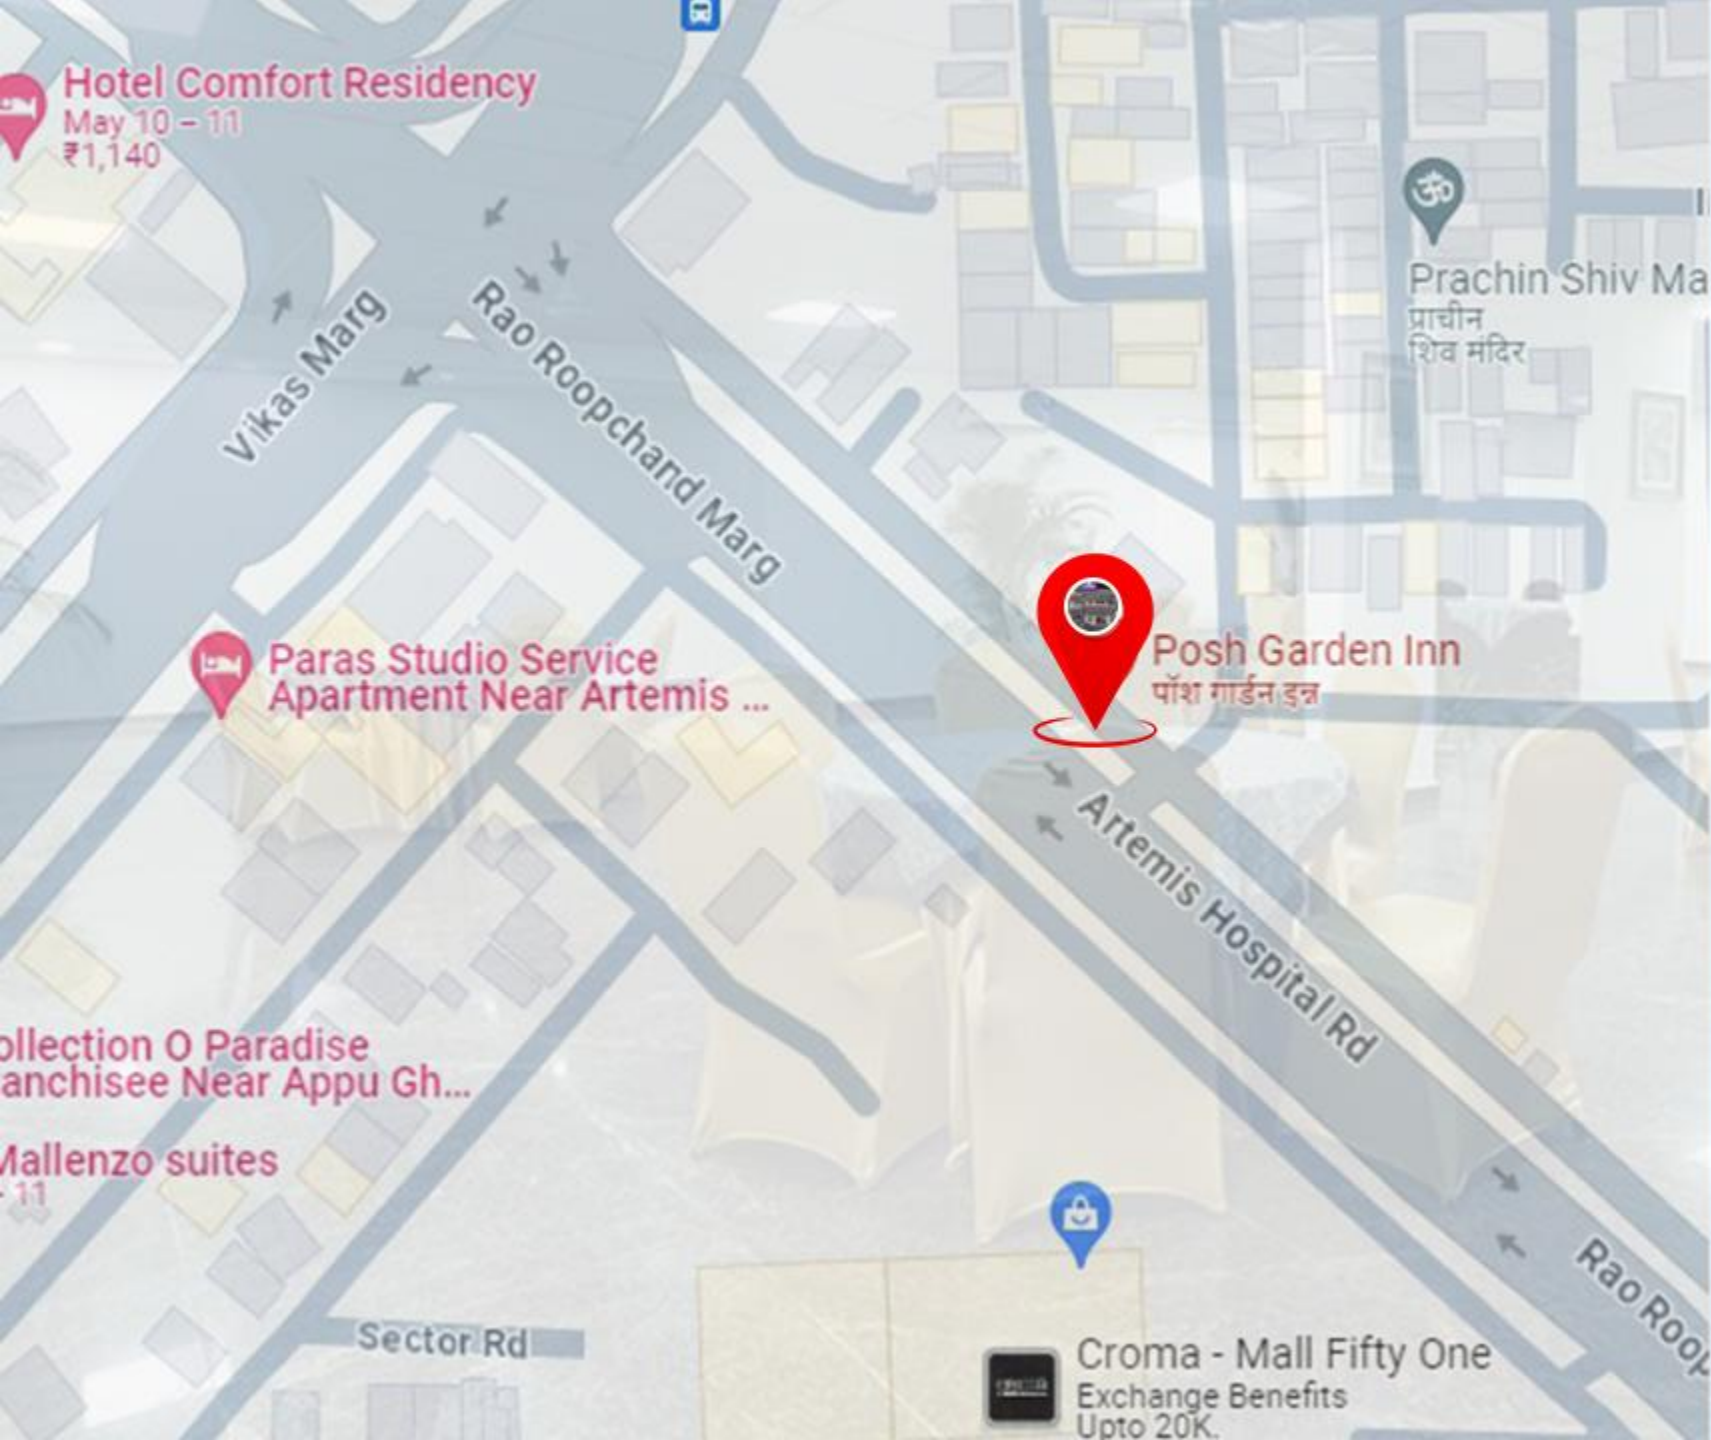

✉ poshgardeninn@gmail.com

☎ +91-8130564466

🌐 www.theposhotels.com